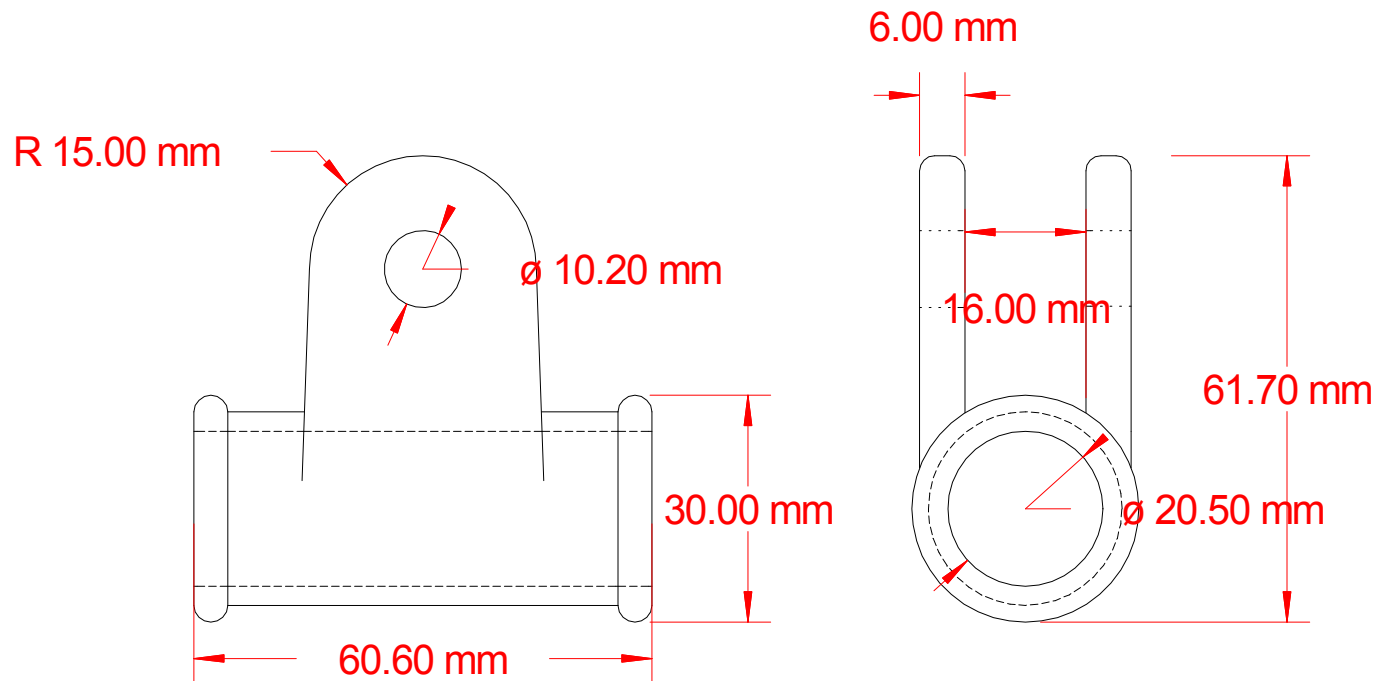

Hop1054A

0.75" Dia Slide

			Title Hopkins Blinds 0.75" Dia Slide		
Drawing No. Hop1054A	Revision A	Scale NTS			
<small>THIS DOCUMENT IS THE PROPERTY OF HOPKINS BLIND & SHUTTER FITTINGS LTD. THIS DOCUMENT AND ANY INFORMATION CONTAINED HEREIN MAY NOT BE REPRODUCED, USED OR DISCLOSED TO ANY THIRD PARTY WITHOUT THE EXPRESS WRITTEN PERMISSION OF THE OWNER.</small>					
File I:\OPDC00\Documents\Drawings\Alex\WH07ES.SXF					
Drawing Status PROD	Drawn By AH	Approved By			
Date 16/07/13	Date				
Notes					
Malleable Iron					